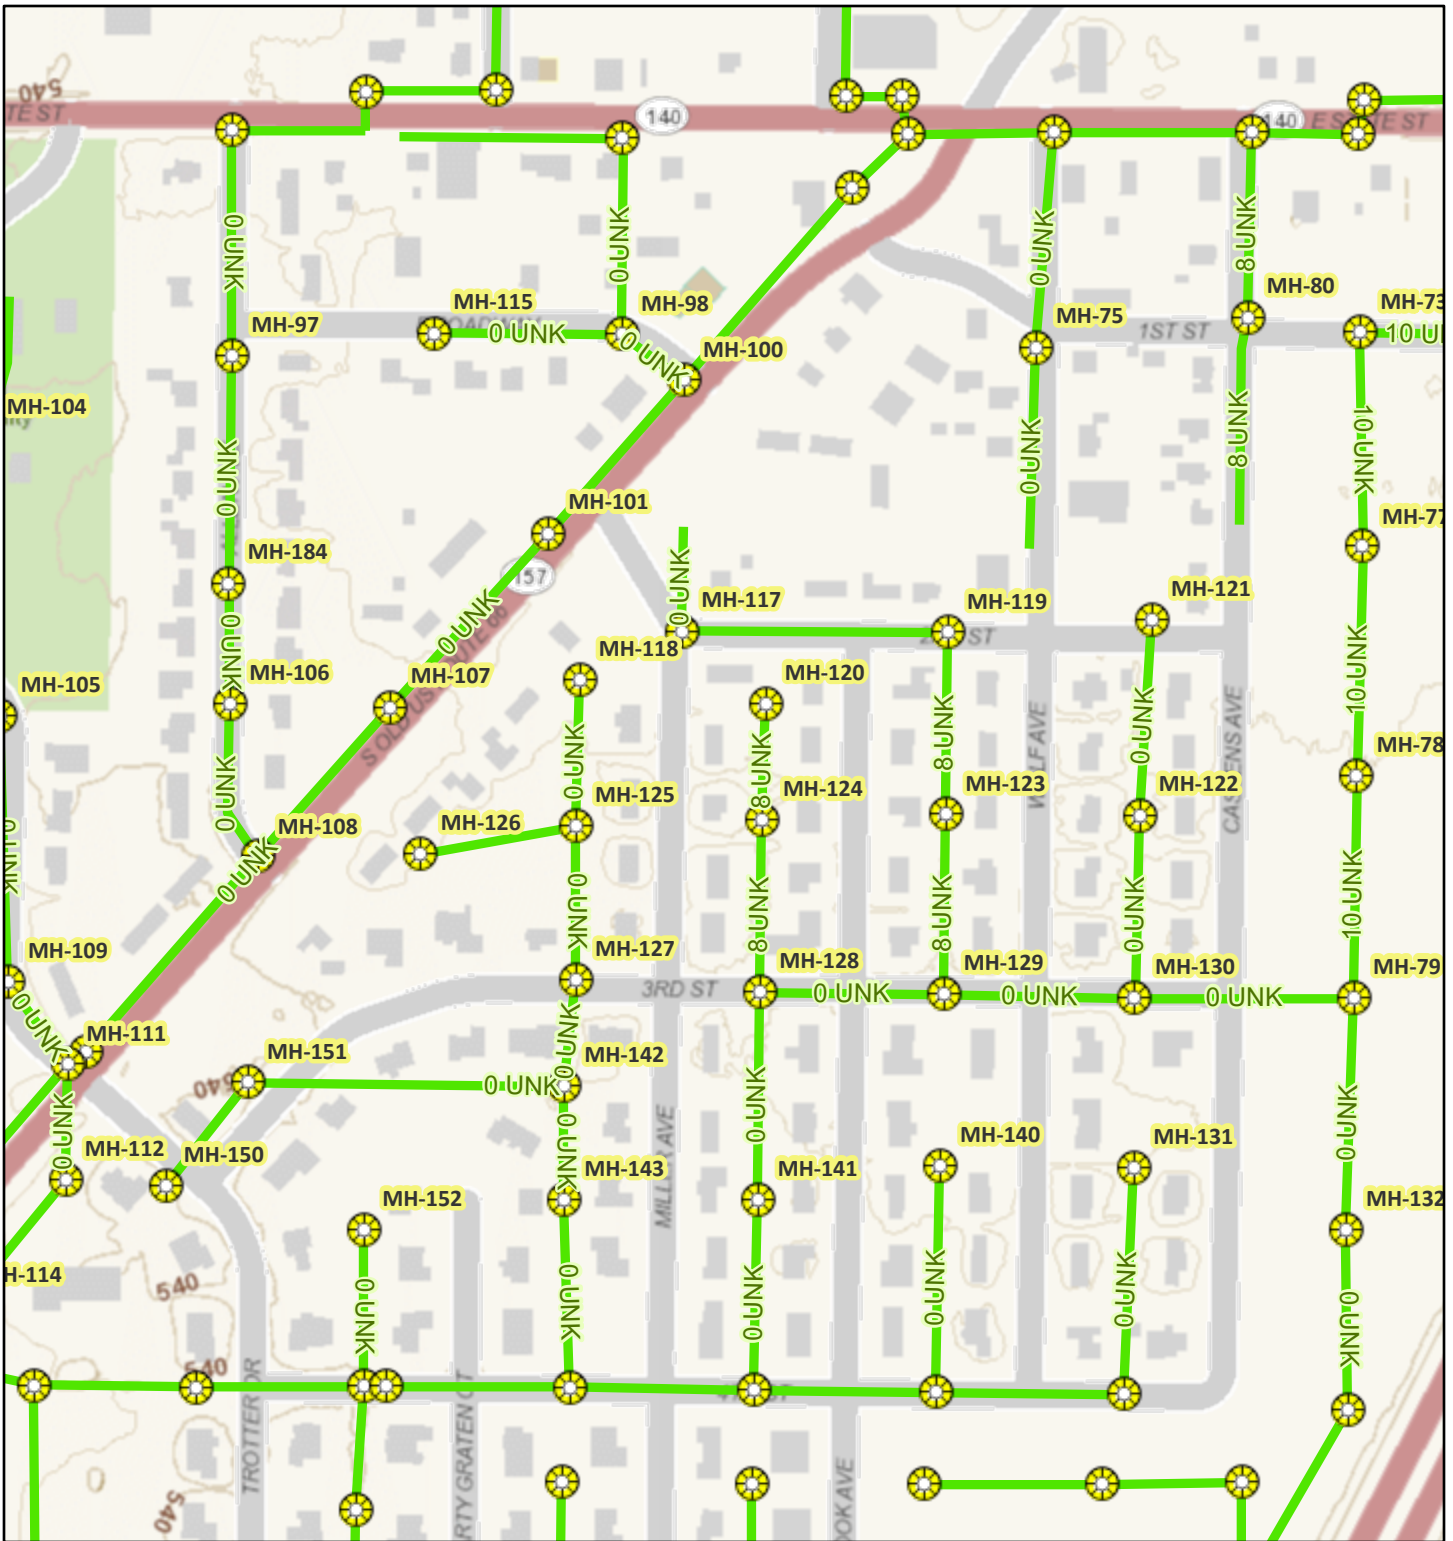

Hamel Sewer Map

1/2/2020 11:20:37 AM

-  Manholes
-  Gravity Mains